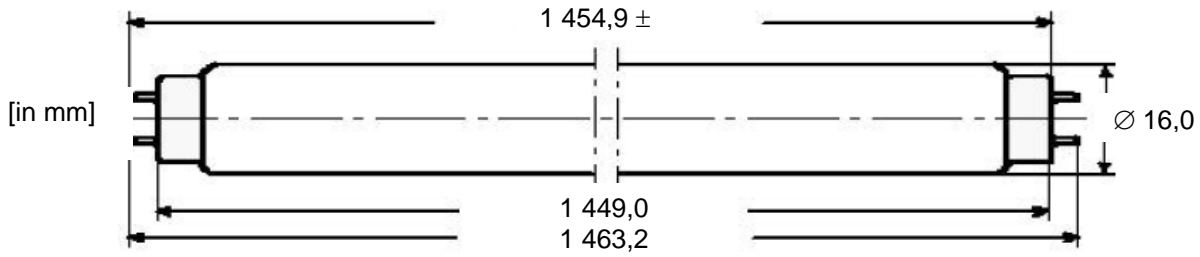

PHYSICAL DIMENSIONS

Cap: G5/11x15

PRODUCT FEATURES

- fluorescent lamp with 16 mm diameter
- light colours: *Cool Daylight* (865), *Cool White* (840), *Warm White* (830), *INTERNA* (827)
- high degree of effectiveness (High Output)
- very good colour rendering (R_a 80 ... 89)

Average life time (50% failure rate)	(h)	:	24000 (ECG)
Economical life time (80% lum. flux from initial 100h value)	(h)	:	18000 (ECG)

PHOTOMETRICAL DATA

Labeling in brand OSRAM	Rated luminous flux** (lm)	Colour rendering index (R_a)	Colour temperature (K)
HO 73W/865 ES	5700	80...89	6500
HO 73W/840 ES	6150	80...89	4000
HO 73W/830 ES	6150	80...89	3000
HO 73W/827 ES	6150	80...89	2700